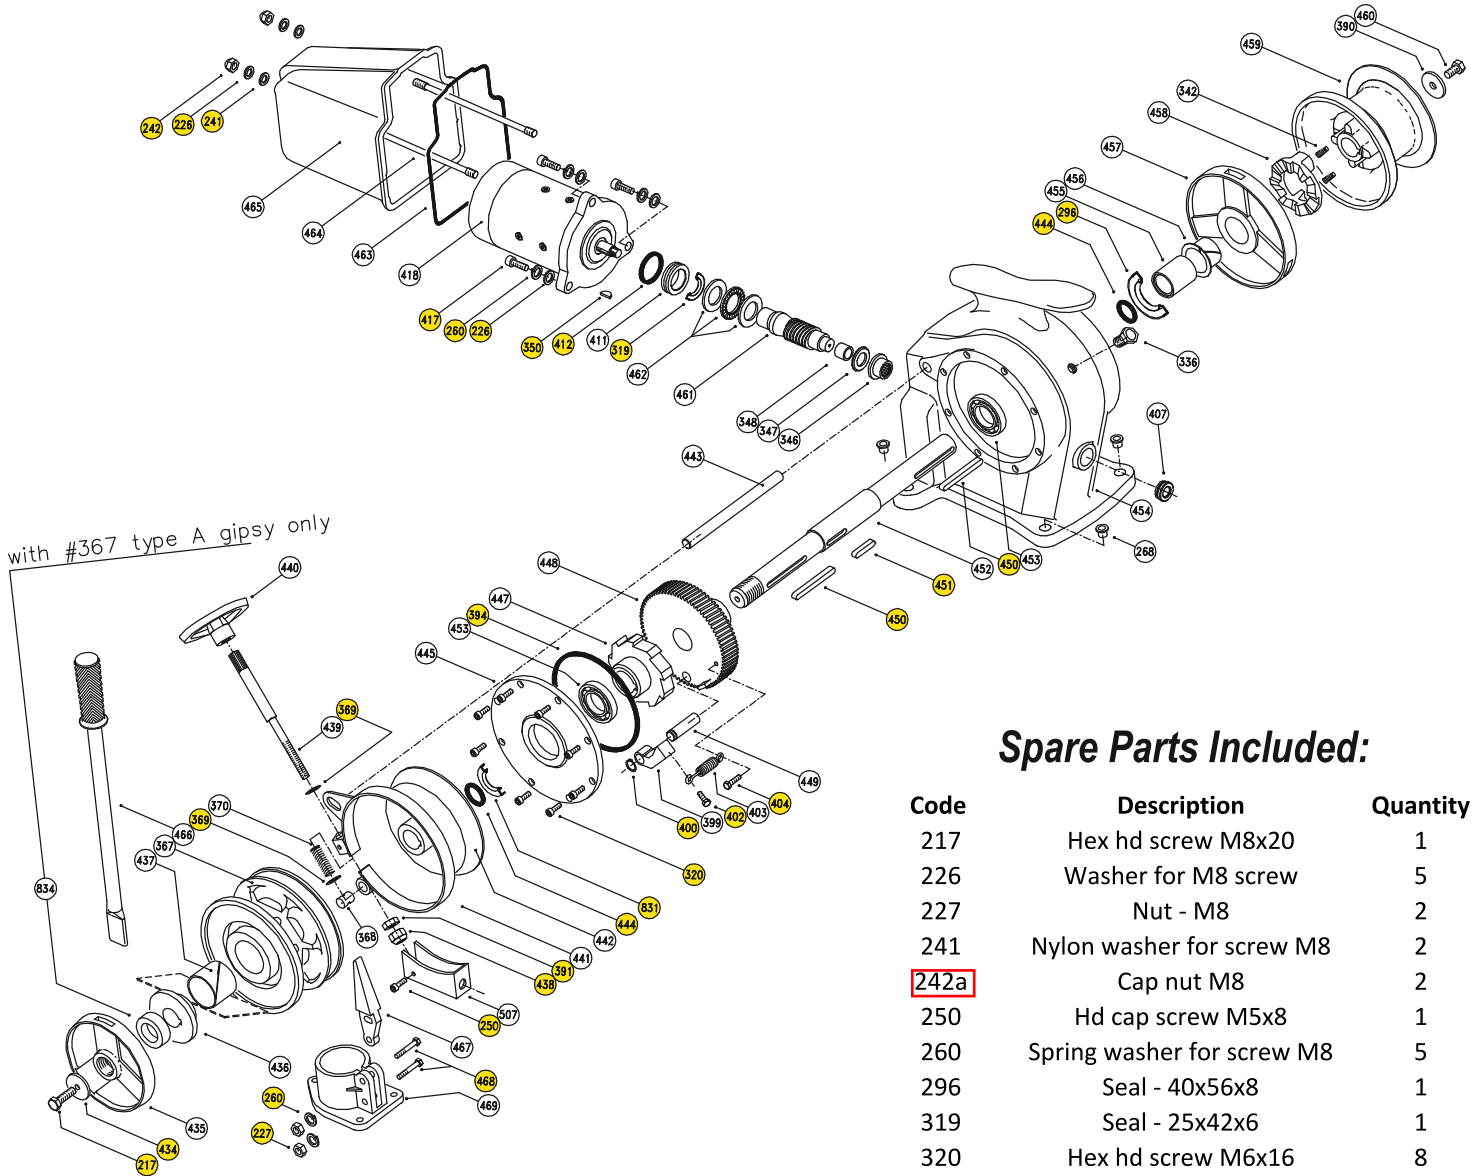

Code: 7205 1

Spare Parts Included:

Code	Description	Quantity
217	Hex hd screw M8x20	1
226	Washer for M8 screw	5
227	Nut - M8	2
241	Nylon washer for screw M8	2
242a	Cap nut M8	2
250	Hd cap screw M5x8	1
260	Spring washer for screw M8	5
296	Seal - 40x56x8	1
319	Seal - 25x42x6	1
320	Hex hd screw M6x16	8
350	Round key - 4x6,5	1
369	Washer for screw M10	2
385	Hex hd screw M10x30	1
391	Nut - M10	1
394	O ring seal - 4625	1
400	Circlip - 15 DIN 471	1
402	Hex hd screw M6x16	1
404	Hex hd screw M6x25	1
412	O ring seal - 153	1
417	Hd cap screw - M8x30	3
434	Washer	1
438	Safety Nut M10	1
444	O ring seal - 4112	2
450	Key - 8x7x80	2
451	Key - 10x8x40	1
468	Hex hd screw M8x40	2
831	Seal - 42x56x7	1