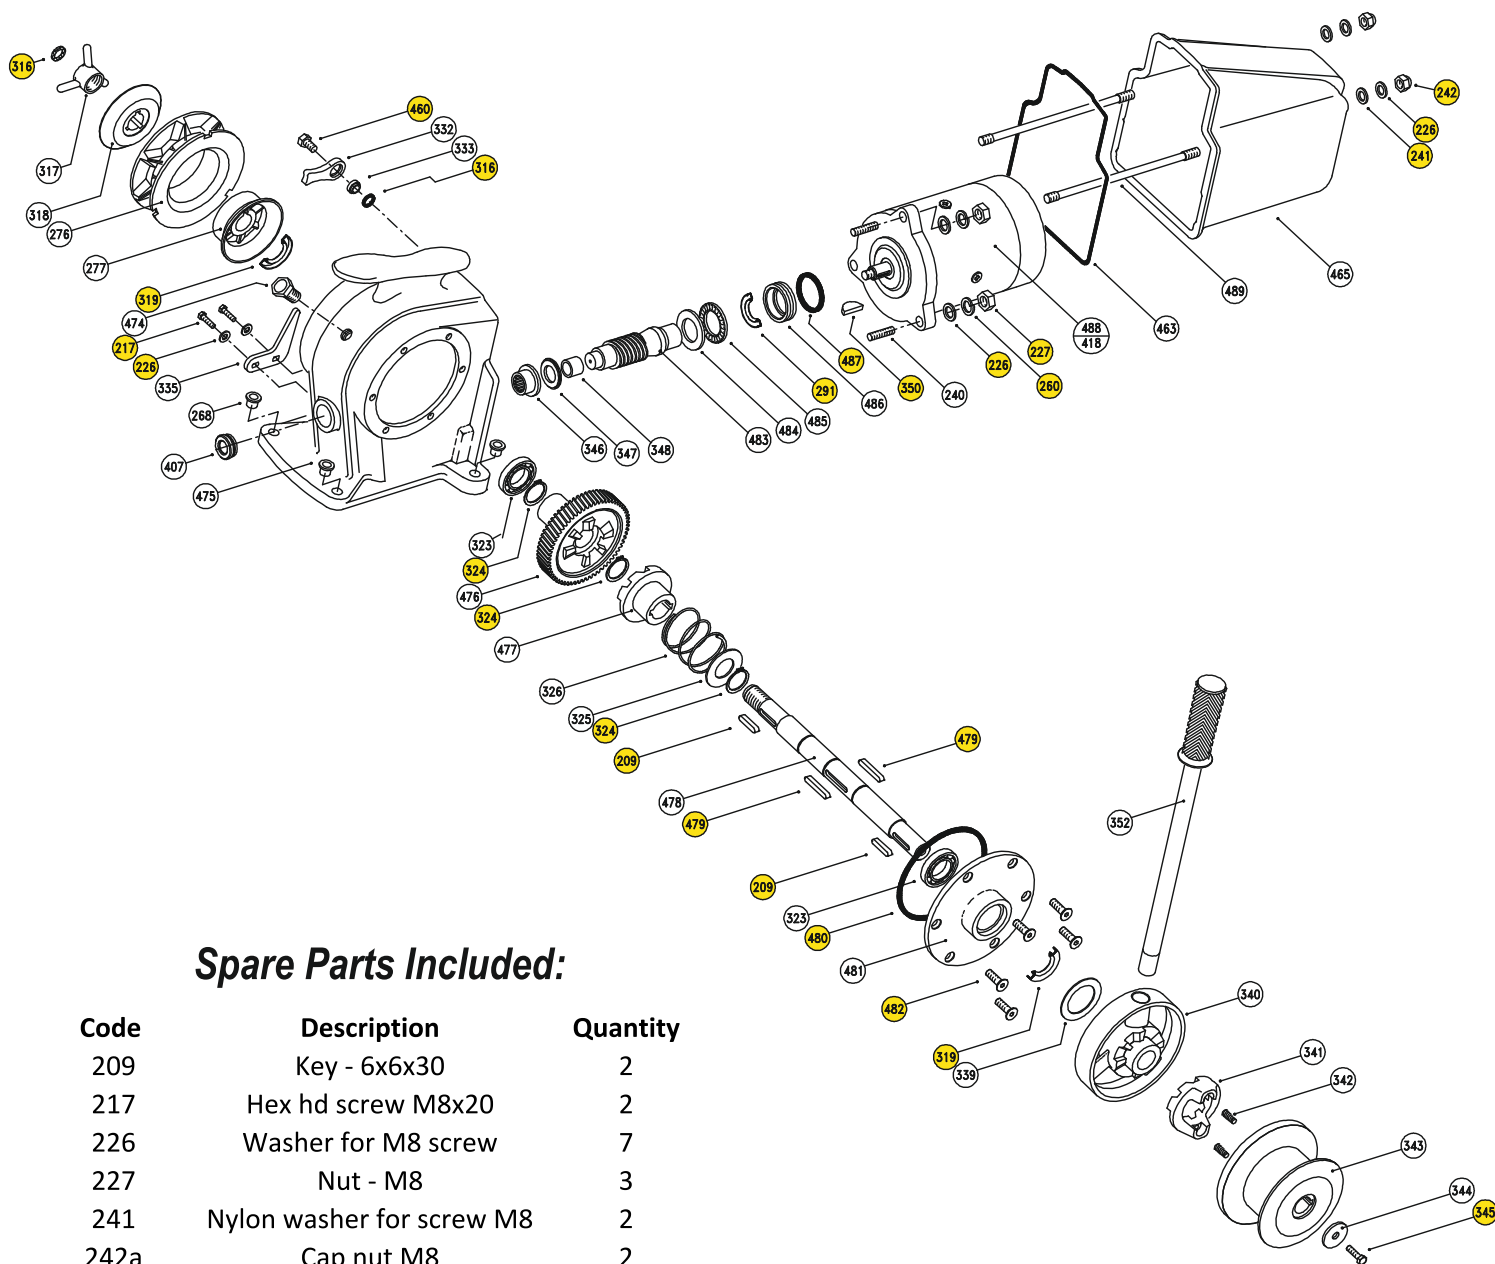

Code: 72050

Spare Parts Included:

Code	Description	Quantity
209	Key - 6x6x30	2
217	Hex hd screw M8x20	2
226	Washer for M8 screw	7
227	Nut - M8	3
241	Nylon washer for screw M8	2
242a	Cap nut M8	2
260	Spring washer M8	3
291	Seal - 25x35x7	1
316	O ring seal -117	2
319	Seal - 25x42x6	2
324	Circlip - 25 DIN 471	3
345	Hex hd screw M6x20	1
350	Round key - 4x6,5	1
369	Washer for screw M10	1
460	Hex hd screw M10x20	1
479	Key 6x6x40	2
480	O ring seal - 4462	1
482	Conic hd screw - M6x16	6
487	O ring seal - 4143	1